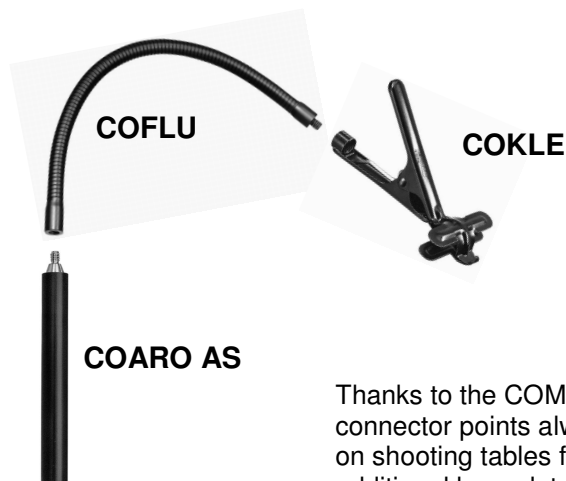

COMBITUBE: the practical fitting for product shots

COMBITUBE's increasing popularity induces us to offer this special promotion.

Each shooting table from FOBA (DIBRO, DIGRO, DIMIL, DIMIU) includes now the following COMBITUBE elements:

- **COARO AS**, COMBITUBE 20 cm long
- **COFLU**, flexible mounting arm 40 cm long
- **COKLE**, clamp tapped 3/8"

Thanks to the COMBITUBE connector points always present on shooting tables from FOBA, no additional baseplates or other fittings are needed:
Quite some precious space is saved for your shot !