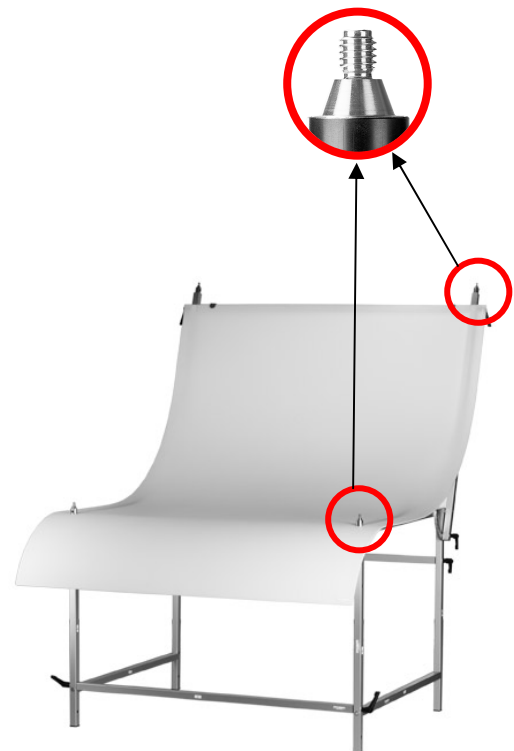

COMBITUBE: the practical fitting for product shots

COMBITUBE's increasing popularity induces us to offer this special promotion.

Each shooting table from FOBA (DIBRO, DIGRO, DIMIL, DIMIU) includes now the following COMBITUBE elements:

- **COARO AS**, COMBITUBE 20 cm long
- **COFLU**, flexible mounting arm 40 cm long
- **COKLE**, clamp tapped 3/8"

Thanks to the COMBITUBE connector points always present on shooting tables from FOBA, no additional baseplates or other fittings are needed:
Quite some precious space is saved for your shot !