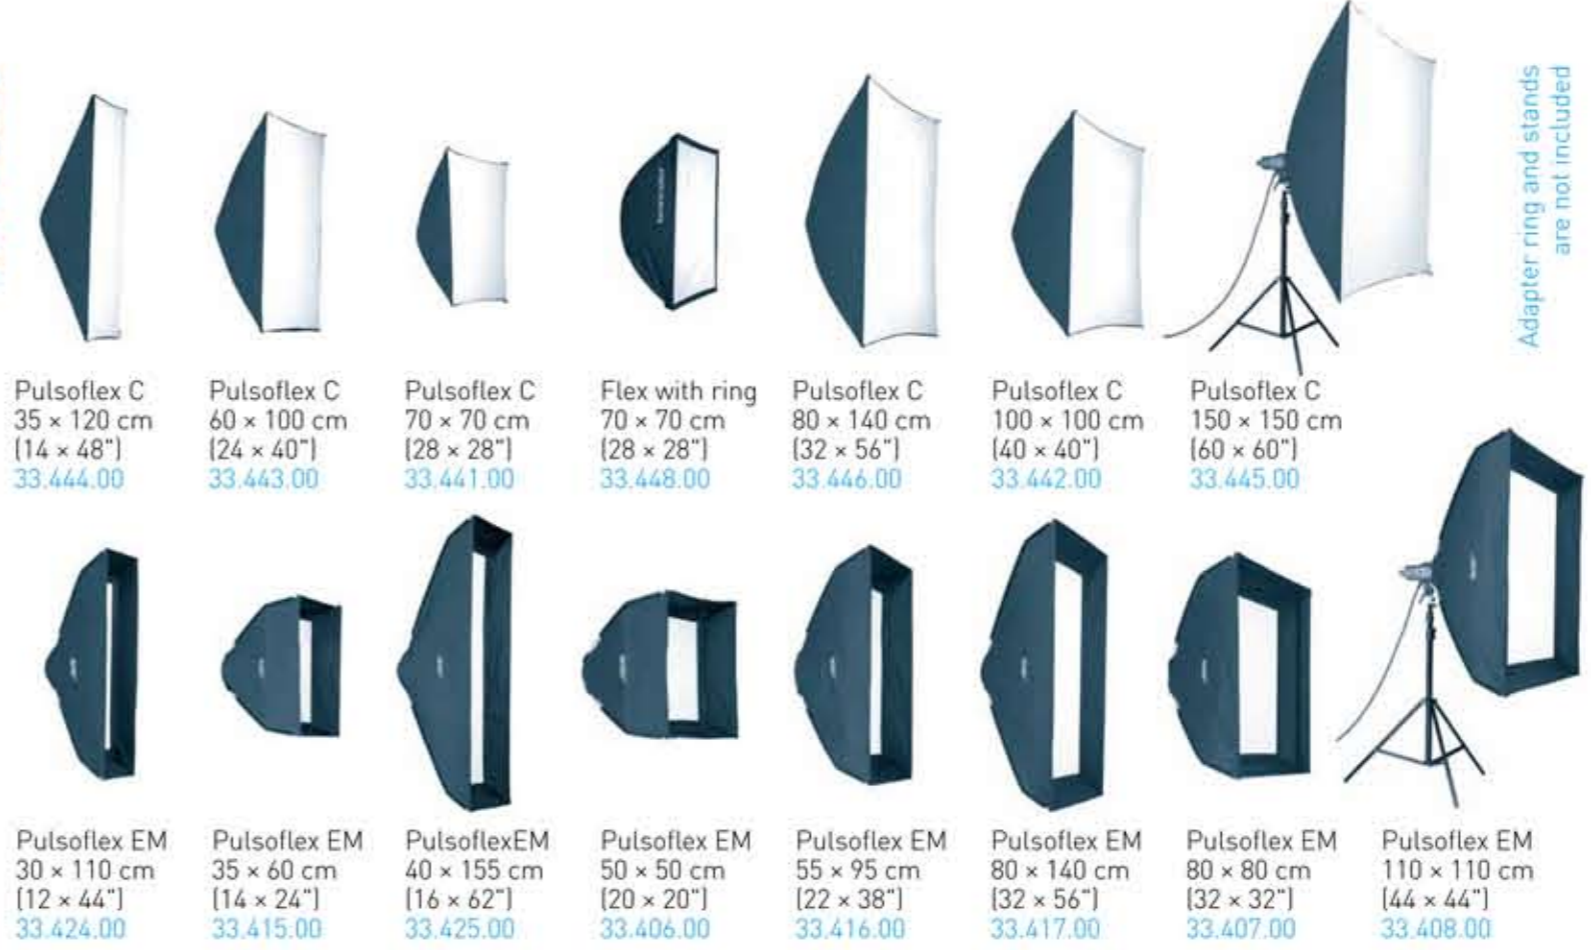

Transmitter RFS 36.130.00
Transceiver RFS 36.131.00
RFS 2 Transmitter kit 36.133.00
RFS 2 Receiver kit 36.134.00
RFS 2 Transmitter / Receiver kit 36.135.00
Infrared transmitter IRX 2 36.116.00

33.459.00 Silver ø 82 cm [32.3"]
33.452.00 Silver ø 102 cm [40.2"]
33.454.00 Transparent ø 102 cm [40.2"]
33.460.00 White ø 82 cm [32.3"]
33.453.00 White ø 102 cm [40.2"]
33.496.00 Umbrella reflector

SOFTBOXES

Pulsoflex C 35 x 120 cm [14 x 48"] 33.444.00
Pulsoflex C 60 x 100 cm [24 x 40"] 33.443.00
Pulsoflex C 70 x 70 cm [28 x 28"] 33.441.00
Flex with ring 70 x 70 cm [28 x 28"] 33.448.00
Pulsoflex C 80 x 140 cm [32 x 56"] 33.446.00
Pulsoflex C 100 x 100 cm [40 x 40"] 33.442.00
Pulsoflex C 150 x 150 cm [60 x 60"] 33.445.00
Pulsoflex EM 30 x 110 cm [12 x 44"] 33.424.00
Pulsoflex EM 35 x 60 cm [14 x 24"] 33.415.00
Pulsoflex EM 40 x 155 cm [16 x 62"] 33.425.00
Pulsoflex EM 50 x 50 cm [20 x 20"] 33.406.00
Pulsoflex EM 55 x 95 cm [22 x 38"] 33.416.00
Pulsoflex EM 80 x 140 cm [32 x 56"] 33.417.00
Pulsoflex EM 80 x 80 cm [32 x 32"] 33.407.00
Pulsoflex EM 110 x 110 cm [44 x 44"] 33.408.00

Adapter ring and stands are not included