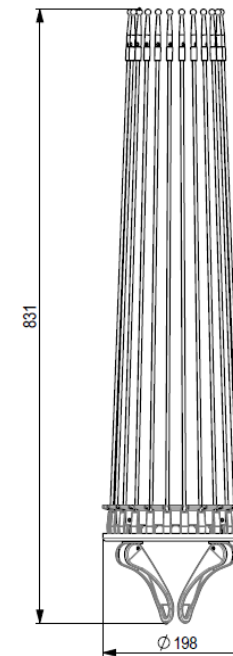

Focusing system
(33.488.00)

Para 88 P kit
(33.483.00)

broncolor Para 88 Technical Information

Dimensions:

View reflector with focus mount

View closed reflector

Ansicht Reflektor geschlossen

broncolor Para 88 Technical Information

Weights:

• Para 88 reflector	2.80 kg
• Focus mount	2.30 kg
• Adapter flash light	0.35 kg
Total weight	5.50 kg

• Para 88 reflector	2.80 kg
• Focus mount	2.30 kg
• Adapter continuous light	0.80 kg
Total weight	5.90 kg