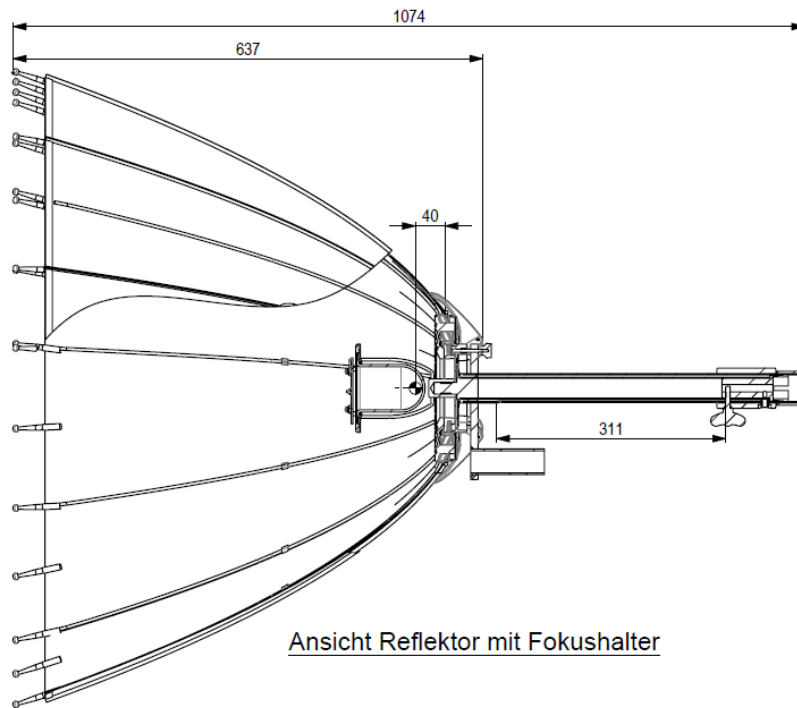

Focusing system
(33.488.00)

Para 88 P kit
(33.483.00)

broncolor Para 88 Technical Information

Dimensions:

View reflector with focus mount

View closed reflector

Ansicht Reflektor geschlossen

broncolor Para 88 Technical Information

Weights:

• Para 88 reflector	2.80 kg
• Focus mount	2.30 kg
• Adapter flash light	0.35 kg
Total weight	5.50 kg

• Para 88 reflector	2.80 kg
• Focus mount	2.30 kg
• Adapter continuous light	0.80 kg
Total weight	5.90 kg